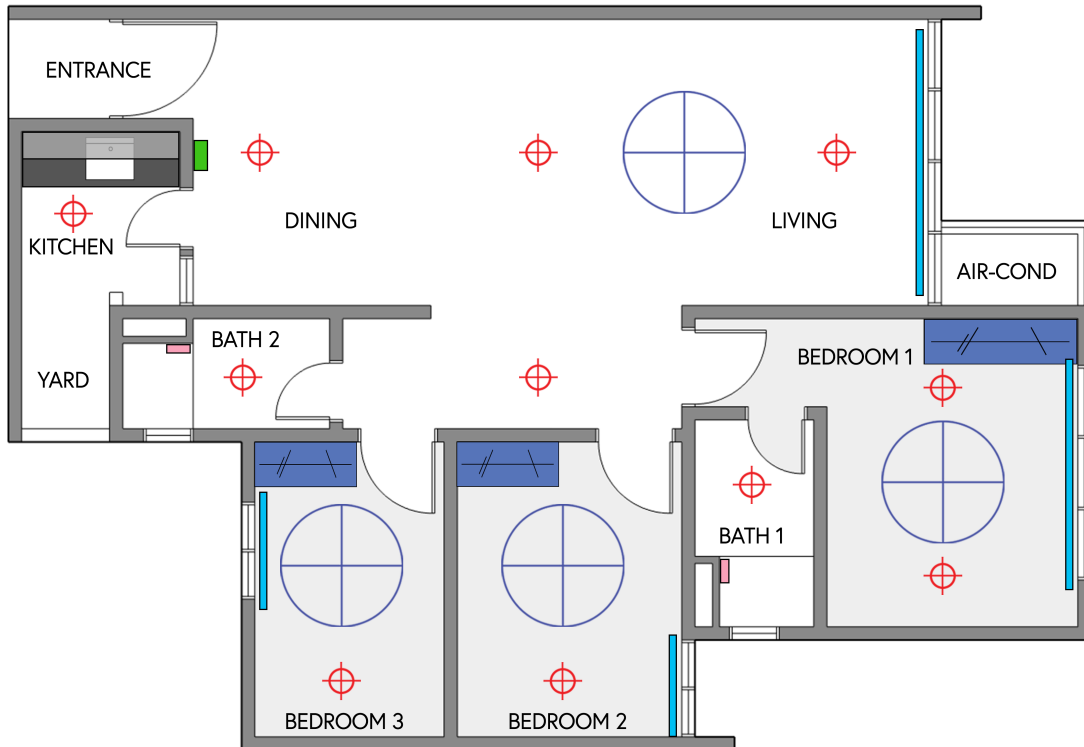

TUAN RESIDENCY

TYPE A (also applicable for Type B)

878 SF

(3 bedrooms & 2 bathrooms)

Advance Package

⊕ 18W Ceiling Light x 11 nos

⊕ Ceiling Fan x 4 nos

■ Wireless Door Bell

■ Non Pump Water Heater x 2 nos

■ Heavy Duty Single Layer Curtain Track

■ 6'L i-shape Base Unit with HPL Top

■ 6'L x standard height i-shape Wall Unit

■ Wardrobe (Bedroom 1, 2 & 3 Swing Door)