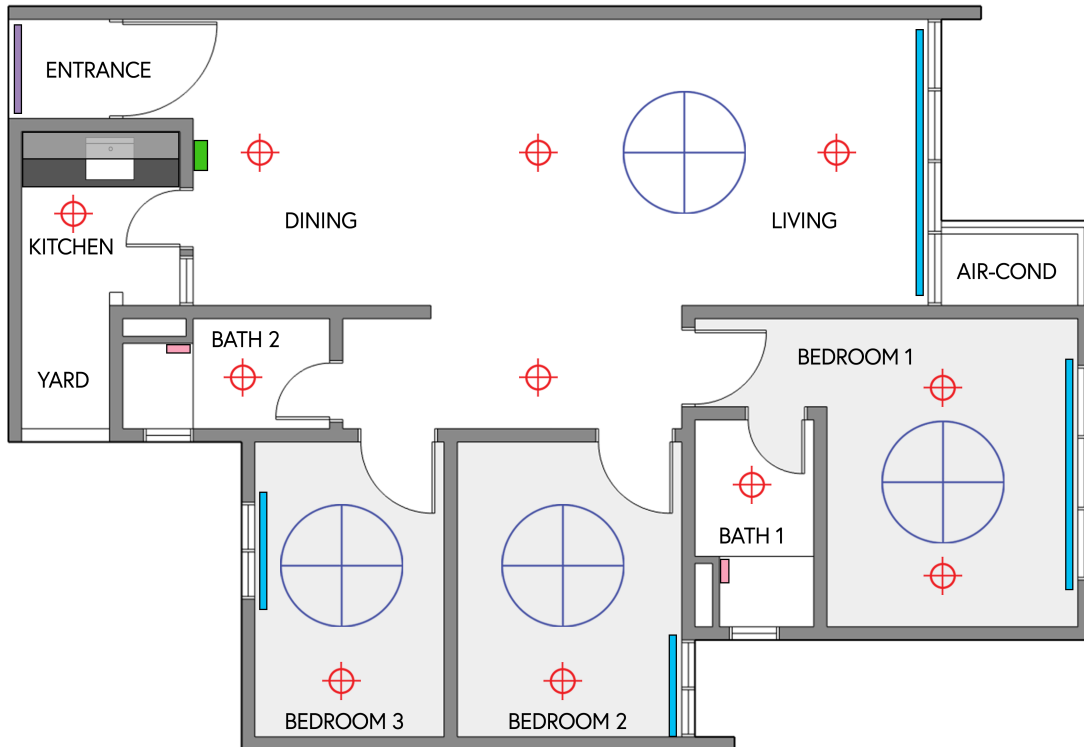

B. Kitchen Area:

- 6'L, i-shape Base Units come with HPL top, 3 levels Undermount Soft-Closed runner Drawer set & stainless steel Single Bowl Sink c/w inlet & outlet pipe installation service
- 6'L, standard height i-shape Wall Unit

⊕ 18W Ceiling Light x 11 nos

⊕ Ceiling Fan x 4 nos

■ Wireless Door Bell

■ Non Pump Water Heater x 2 nos

■ Heavy Duty Single Layer Curtain Track

■ 1.2mmTHK Main Door Grille

■ 6'L i-shape Base Unit with HPL Top

■ 6'L x standard height i-shape Wall Unit

TUAN RESIDENCY

KUALA LUMPUR

24 MONTHS INSTALLMENT

Terms & conditions apply

TYPE A & B
BASIC PACKAGE
RM6,888

 BESTMAS®

TUAN RESIDENCY